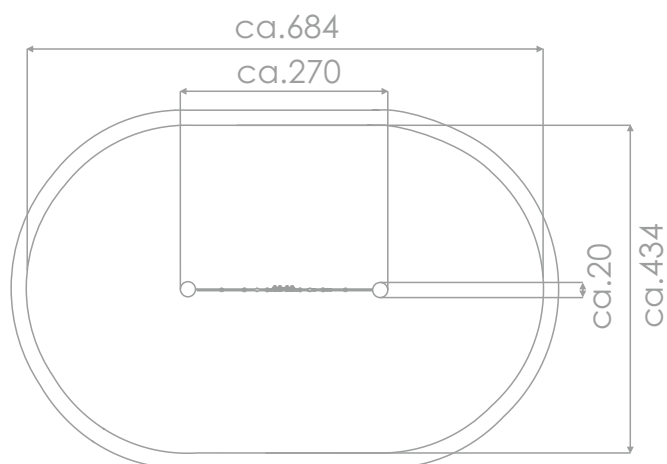

SOCIALIZING

CLIMBING

INFORMATION ABOUT THE PRODUCT

Dimensions	ca.270 x 20 cm
Safety zone	ca.684 x 434 cm
Overall height	ca.270 cm
Free fall height	ca.235 cm
Amount of users	3 persons
Product complies with EN 1176-1:2017-12	YES
Availability of spare parts	YES
Age range	3-12
The biggest element:	340 cm
The heaviest element:	116 kg
<small>According to EN 1176-1:2017-12 norm, the product requires applying a safety surface according to the product's free fall height.</small>	

Visualisation is for reference only,
actual appearance may vary.

SCALE 1:100

MATERIALS:

NATURAL ROBINIA WOOD

ATTESTED 6 MM STAINLESS STEEL CHAINS

POLYPROPYLENE ROPES PP - MULTISPLIT TYPE WITH A STEEL CORE AND A DIAMETER OF 16 MM