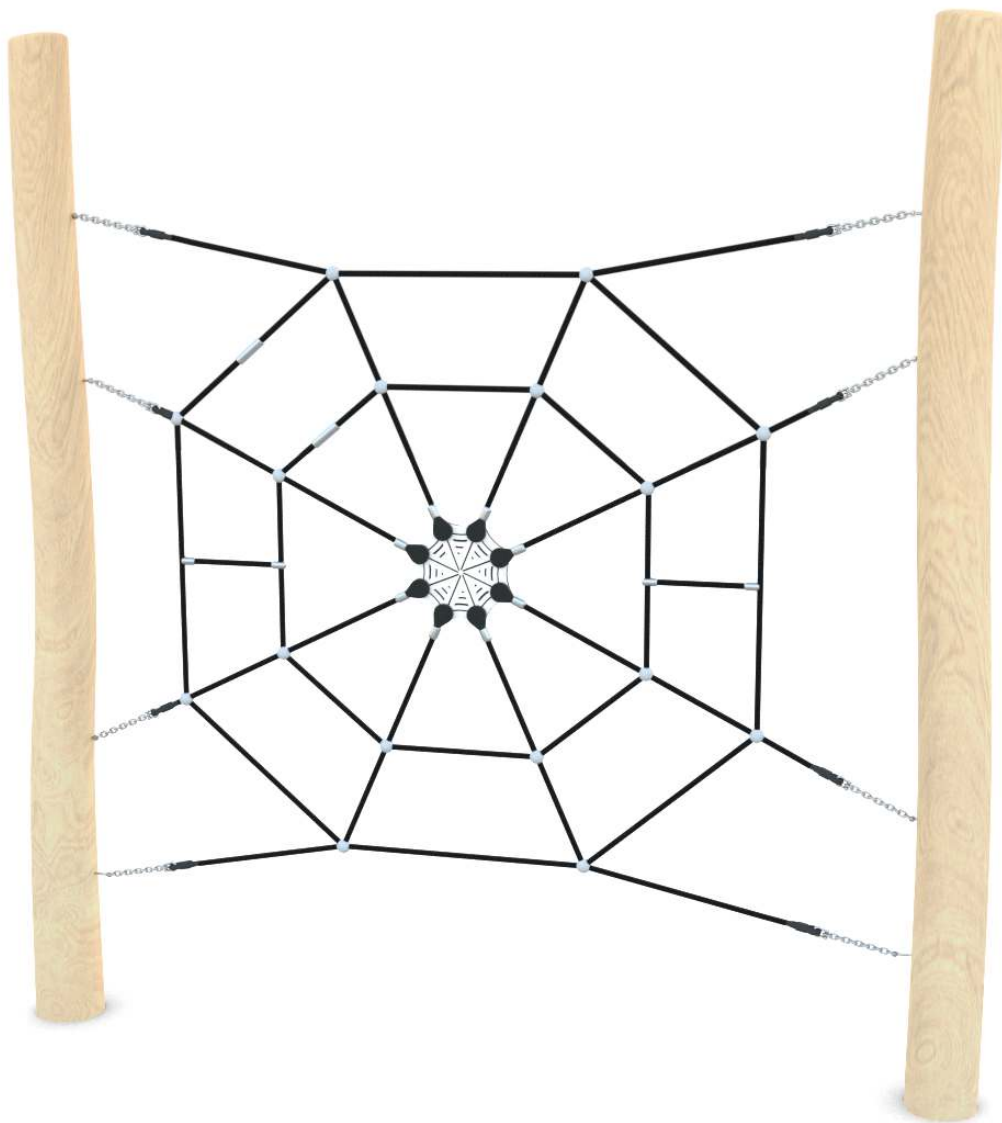

SOCIALIZING

CLIMBING

INFORMATION ABOUT THE PRODUCT

Dimensions	ca.270 x 20 cm
Safety zone	ca.684 x 434 cm
Overall height	ca.270 cm
Free fall height	ca.235 cm
Amount of users	3 persons
Product complies with EN 1176-1:2017-12	YES
Availability of spare parts	YES
Age range	3-12
The biggest element:	340 cm
The heaviest element:	116 kg
<small>According to EN 1176-1:2017-12 norm, the product requires applying a safety surface according to the product's free fall height.</small>	

Visualisation is for reference only,
actual appearance may vary.

SCALE 1:100

MATERIALS:

NATURAL ROBINIA WOOD

ATTESTED 6 MM STAINLESS STEEL CHAINS

POLYPROPYLENE ROPES PP - MULTISPLIT TYPE WITH A STEEL CORE AND A DIAMETER OF 16 MM

ROPE ENDINGS PRESSED IN A SLEEVE MADE OF DURABLE ALUMINUM ALLOY

SOLID AND ESTHETIC ROPE CONNECTORS MADE OF INJECTION MOLDED POLYAMIDE